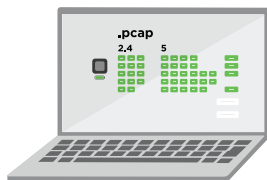

Ekahau Sidekick™

Precise Wi-Fi diagnostics and measurement device for all professionals

- ✔ All-in-one expert device with two Wi-Fi radios and a spectrum analyzer for professional Wi-Fi site surveys and troubleshooting
- ✔ Plug-and-play operation on iPad, macOS and Windows.
- ✔ Market leading precision for 2.4 & 5 GHz Wi-Fi spectrum with automated interference source identification
- ✔ Seven factory tested antennas are placed in the optimum orientation to deliver precise and consistent measurement accuracy
- ✔ All-day battery life removes the need for interrupting work to recharge devices at larger sites
- ✔ Supports all Wi-Fi standards, including the new 802.11ax (Wi-Fi 6)

The Must-Have Tools for your Wi-Fi Toolkit

Ekahau Survey™ for iPhone & iPad

First professional Wi-Fi site survey tool for iPhone & iPad

- ✔ Get productive faster with a powerful yet simple to learn user interface
- ✔ Deliver instant post-survey analysis with easy-to-read, crystal-clear heatmaps
- ✔ Autopilot Survey automatically tracks your location during a site survey - enabling full freedom of movement
- ✔ Locate detected access points automatically